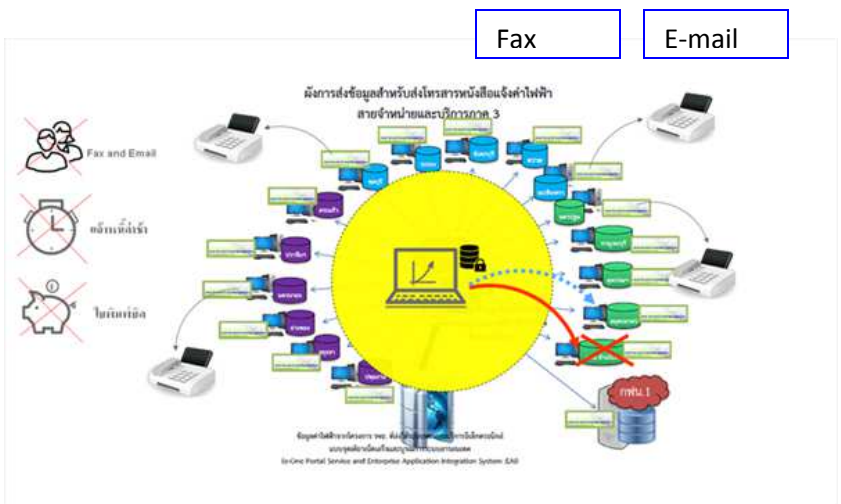

- SAP, ERP, CRM, Accounting Software , PABX, Telecom or etc.

Features

Smart Service

Save Cost

Smart Support

No.	Modem	Fax number	User	Recipient's phone	Recipient's name	Documents	Pages	Type	Method	Email status	Fax status	SMS status	Start date	End date	Time	Cost	Soft command
1	IQ Express Fax Modem-0		Outbound				1	Sent	Fax Only	Completed	Completed		2015-06-30 19:08:49	2015-06-30 19:08:49	00:00	0.00	X
2	IQ Express Fax Modem-0		Outbound				1	Sent	Fax and Email	Completed	Completed		2015-06-30 19:08:57	2015-06-30 19:08:57	01:14	0.00	X
3	IQ Express Fax Modem-0		Outbound				1	Sent	Fax Only	Completed	Completed		2015-06-30 19:03:50	2015-06-30 19:03:50	01:08	0.00	X
4	IQ Express Fax Modem-0		Outbound				1	Sent	Fax and Email	Completed	Completed		2015-06-30 19:03:57	2015-06-30 19:03:57	01:36	0.00	X
5	IQ Express Fax Modem-0		Outbound				1	Sent	Email Only	Completed	Completed		2015-06-30 19:03:50	2015-06-30 19:03:50	00:00	0.00	X
6	IQ Express Fax Modem-0		Outbound				1	Sent	Email Only	Completed	Completed		2015-06-30 19:02:28	2015-06-30 19:02:28	00:00	0.00	X
7	IQ Express Fax Modem-0		Outbound				1	Sent	Email Only	Completed	Completed		2015-06-30 19:02:18	2015-06-30 19:02:18	00:00	0.00	X
8	IQ Express Fax Modem-0		Outbound				1	Sent	Email Only	Completed	Completed		2015-06-30 19:02:11	2015-06-30 19:02:11	00:00	0.00	X
9	IQ Express Fax Modem-0		Outbound				1	Sent	Email Only	Completed	Completed		2015-06-30 19:02:09	2015-06-30 19:02:09	00:00	0.00	X
10	IQ Express Fax Modem-0		Outbound				4	Sent	Fax Only	Completed	Completed		2015-06-30 16:22:00	2015-06-30 16:25:06	03:06	0.00	X
11	IQ Express Fax Modem-0		Outbound				2	Sent	Email Only	Completed	Completed		2015-06-30 16:21:52	2015-06-30 16:21:52	00:00	0.00	X
12	IQ Express Fax Modem-0		Outbound				1	Sent	Fax and Email	Completed	Completed		2015-06-30 16:20:18	2015-06-30 16:21:49	01:33	0.00	X